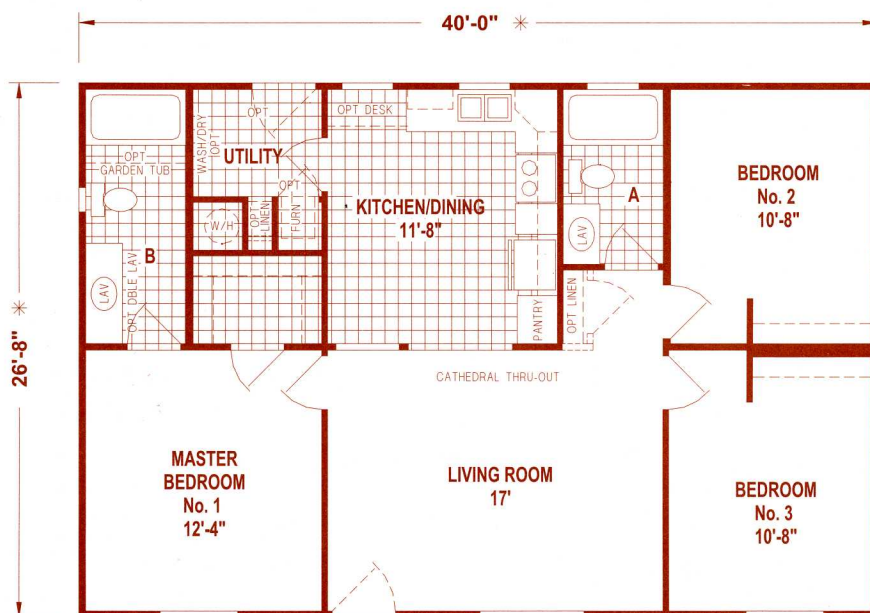

Limited

28 Series

McMinnville, Oregon

K400CT/4028 3BEDROOM - 2BATHS - CATHEDRAL THRU-OUT

OPTION DEN

Your Local **Limited** Dealer is:

Member

NAHB
NATIONAL ASSOCIATION
OF HOME BUILDERS