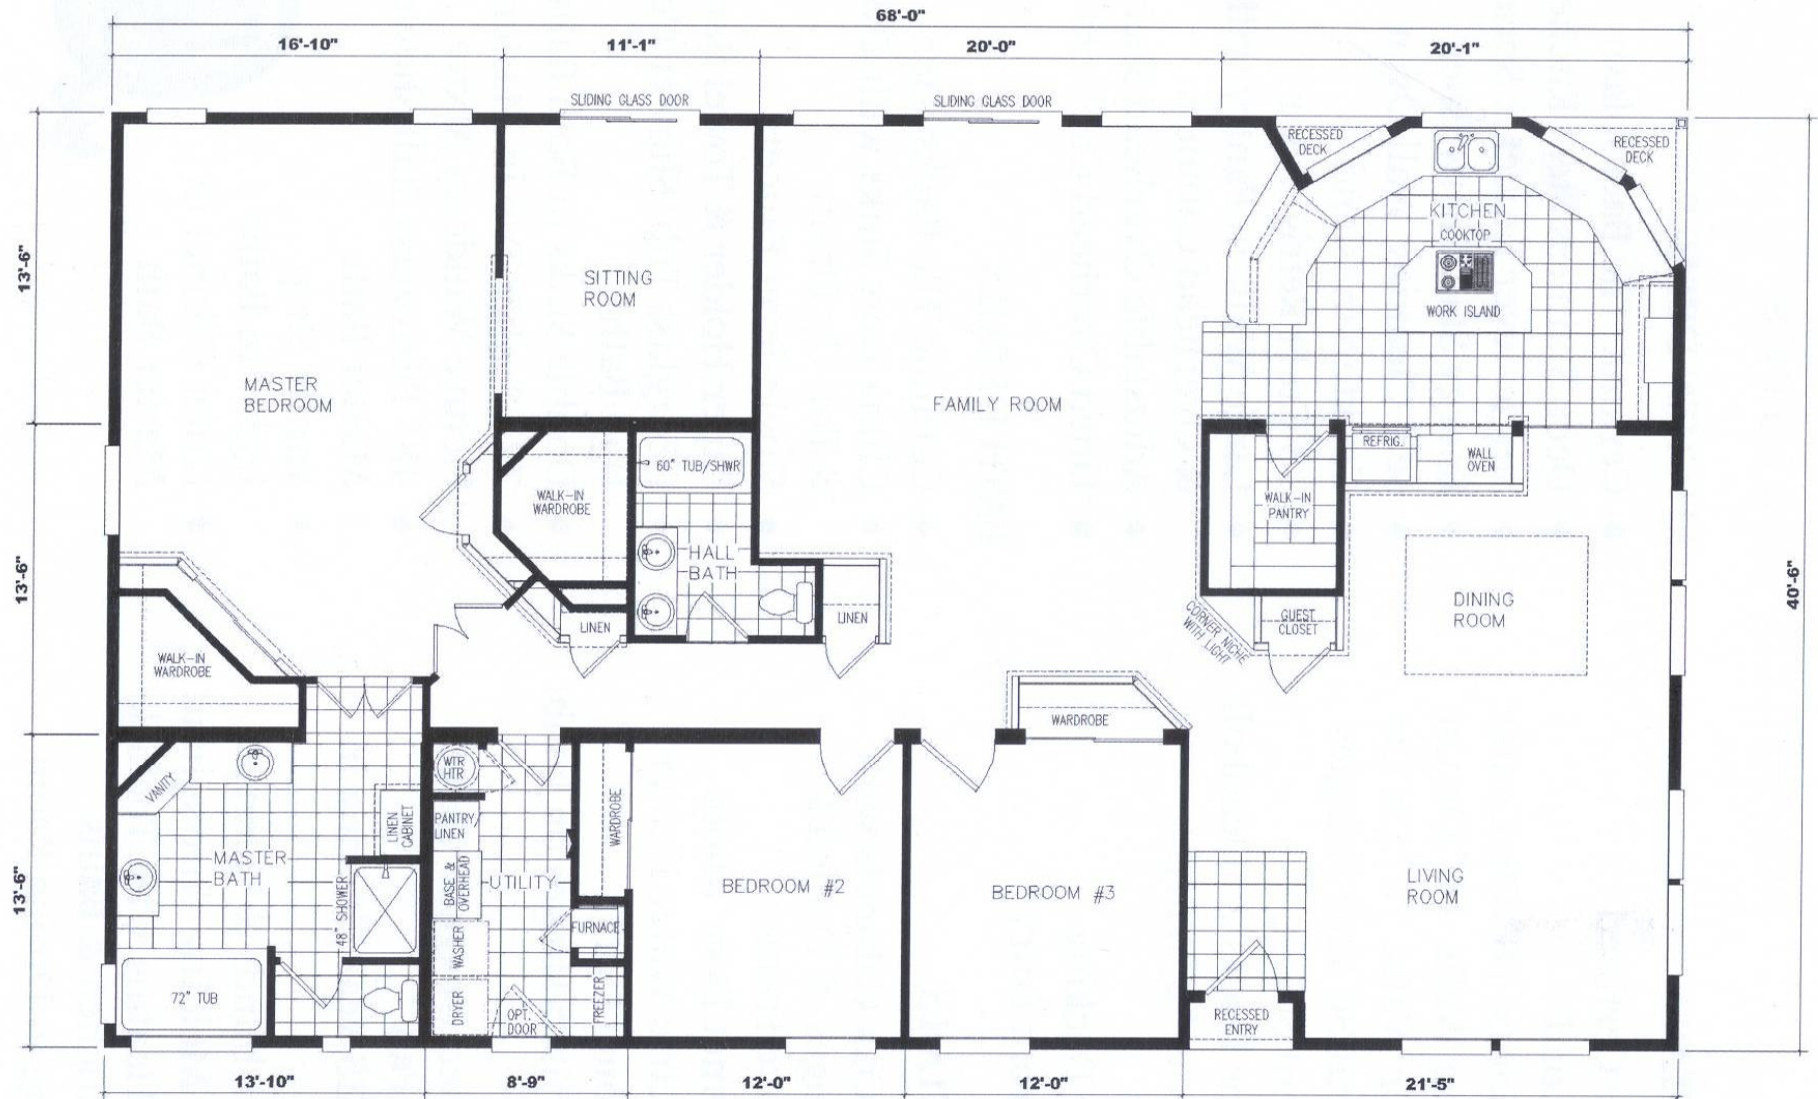

The MANSION

McMinnville, Oregon

Model A500-CT
68 x 42
2,720 SQ FT.

SKYLINE[®]
BRINGING AMERICA HOME. BRINGING AMERICA FUN.