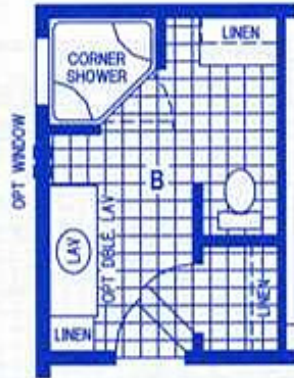

OPTION CORNER TUB BATH

OPTION CORNER SHOWER BATH

1227CT/4828 (1,296 SQ. FT.) 2BEDROOM - 2BATHS - CATHEDRAL THRU-OUT

OPTION MASTER CLOSET

OPTION 3RD BEDROOM