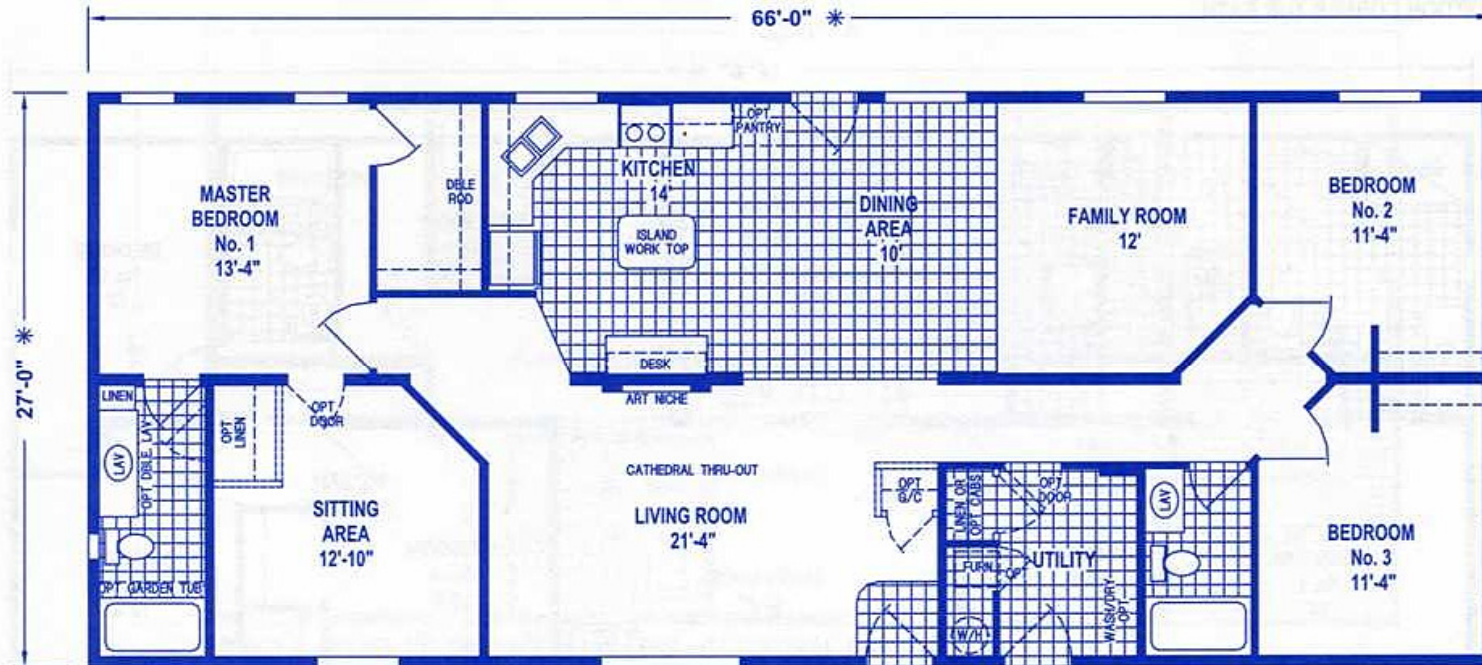

OPTION 4TH BEDROOM

ALTERNATE OPTION DEN

1212CT/6628 (1,782 SQ. FT.) 3BEDROOM - 2BATHS - CATHEDRAL THRU-OUT

OPTION 5TH BEDROOM

OPTION DEN