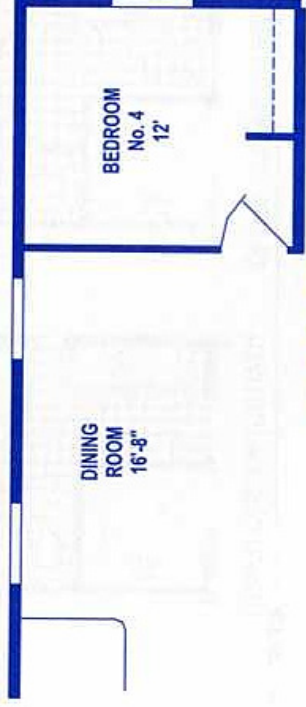

OPTION CORNER TUB BATH

OPTION CORNER SHOWER BATH

OPTION 4TH BEDROOM

1216CT/6028 (1,620 SQ. FT.) 3BEDROOM - 2BATHS - CATHEDRAL THRU-OUT

OPTION DEN

OPTION 60" SHOWER