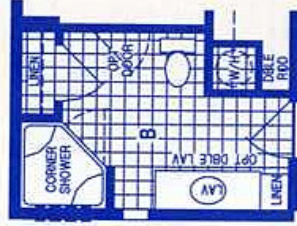

OPTION CORNER TUB BATH

OPTION CORNER SHOWER BATH

OPTION 4TH BEDROOM

1216CT/6028 (1,620 SQ. FT.) 3BEDROOM - 2BATHS - CATHEDRAL THRU-OUT

OPTION DEN

OPTION 60" SHOWER