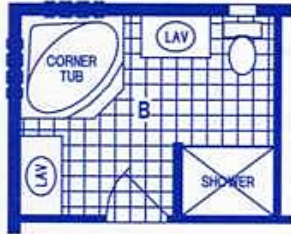

OPTION DELUXE BATH

OPTION CORNER TUB BATH

OPTION DEN

1224CT/5628 (1,519 SQ. FT.) 3BEDROOM - 2BATHS - CATHEDRAL THRU-OUT

OPTION GUEST CLOSET