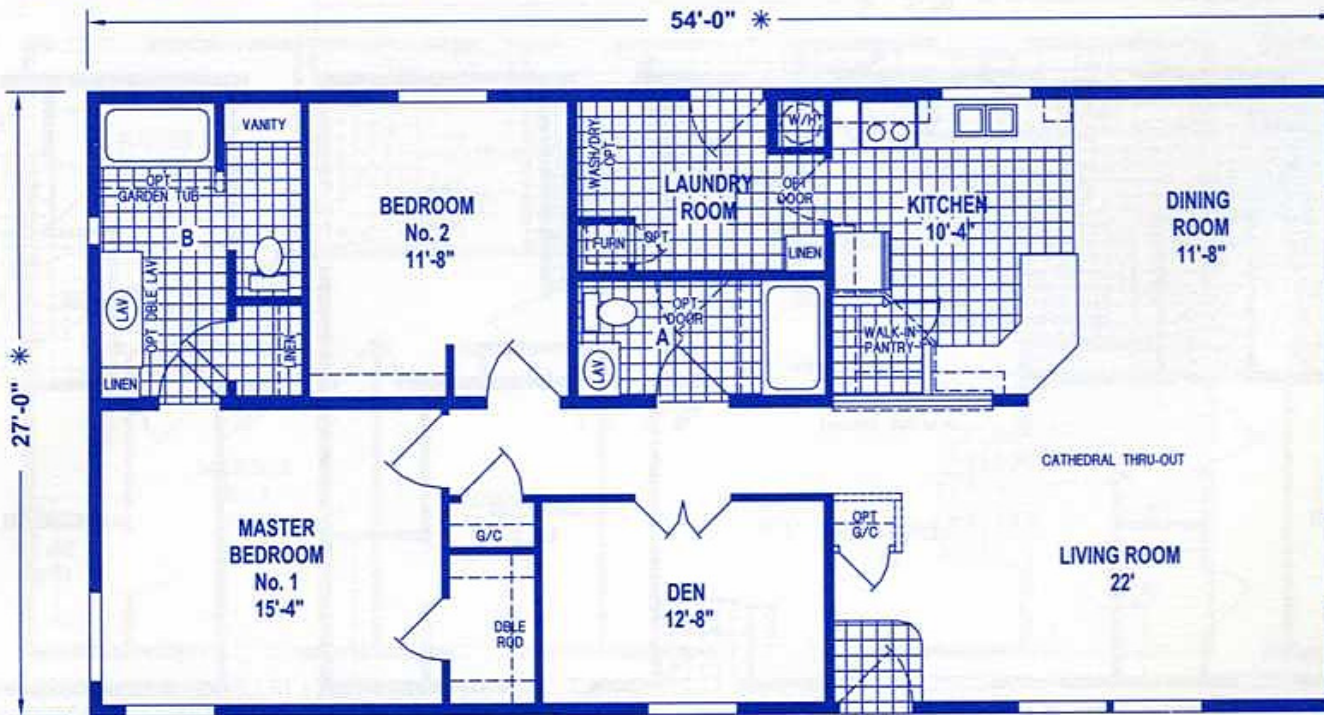

OPTION CORNER SHOWER BATH    OPTION CORNER TUB BATH

1233CT/5428 (1,458 SQ.FT.) 2BEDROOM - 2BATHS - CATHEDRAL THRU-OUT

OPTION MASTER CLOSET    OPTION 3RD BEDROOM