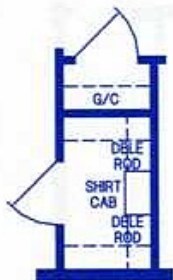

OPTION CORNER SHOWER BATH    OPTION CORNER TUB BATH

1233CT/5428 (1,458 SQ.FT.) 2BEDROOM - 2BATHS - CATHEDRAL THRU-OUT

OPTION MASTER CLOSET    OPTION 3RD BEDROOM