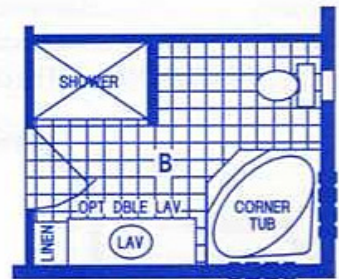

1246CT/6028 (1,620 SQ. FT.) 3BEDROOM - 2BATHS - CATHEDRAL THRU-OUT

OPTION DEN

OPTION CORNER TUB BATH

OPTION 60" SHOWER