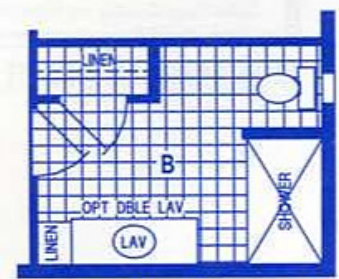

1246CT/6028 (1,620 SQ. FT.) 3BEDROOM - 2BATHS - CATHEDRAL THRU-OUT

OPTION DEN

OPTION CORNER TUB BATH

OPTION 60" SHOWER