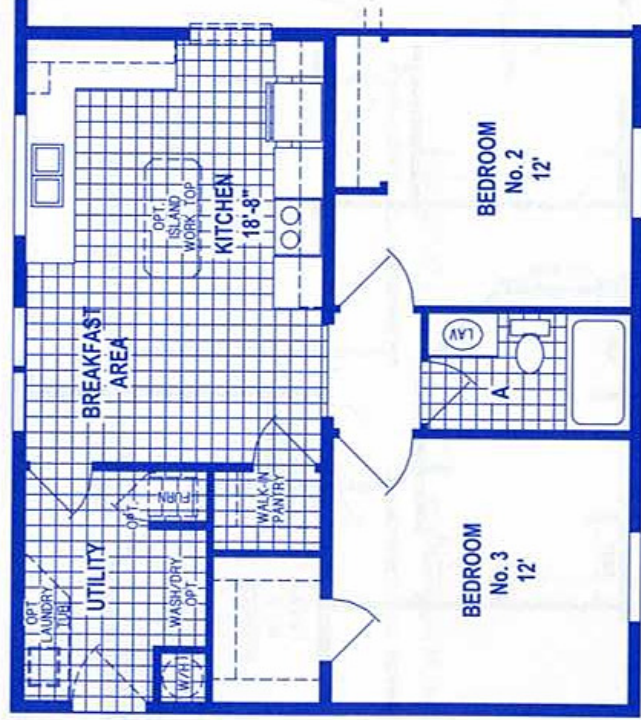

OPTION CORNER TUB BATH

OPTION CORNER SHOWER BATH

60'-0" *

1249CT/6028 (1,620 SQ. FT.) 3BEDROOM - 2BATHS - CATHEDRAL THRU-OUT

ALTERNATE REAR END