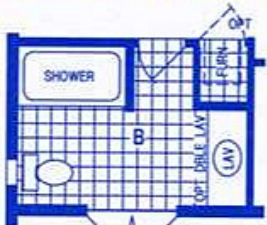

OPTION UTILITY

1254CT/5228 (1,404 SQ. FT.) 3BEDROOM - 2BATHS - CATHEDRAL THRU-OUT

OPTION 2BEDROOM CONFIGURATION

OPTION CORNER TUB BATH

OPTION MASTER BATH

OPTION DEN