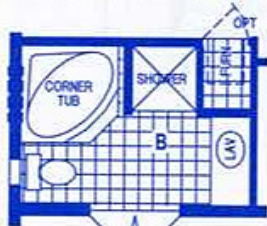

OPTION UTILITY

1254CT/5228 (1,404 SQ. FT.) 3BEDROOM - 2BATHS - CATHEDRAL THRU-OUT

OPTION 2BEDROOM CONFIGURATION

OPTION CORNER TUB BATH

OPTION MASTER BATH

OPTION DEN