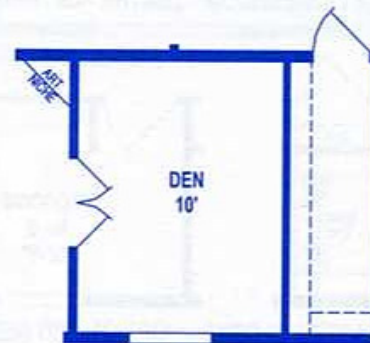

OPTION UTILITY

1254CT/5228 (1,404 SQ. FT.) 3BEDROOM - 2BATHS - CATHEDRAL THRU-OUT

OPTION 2BEDROOM CONFIGURATION

OPTION CORNER TUB BATH

OPTION MASTER BATH

OPTION DEN