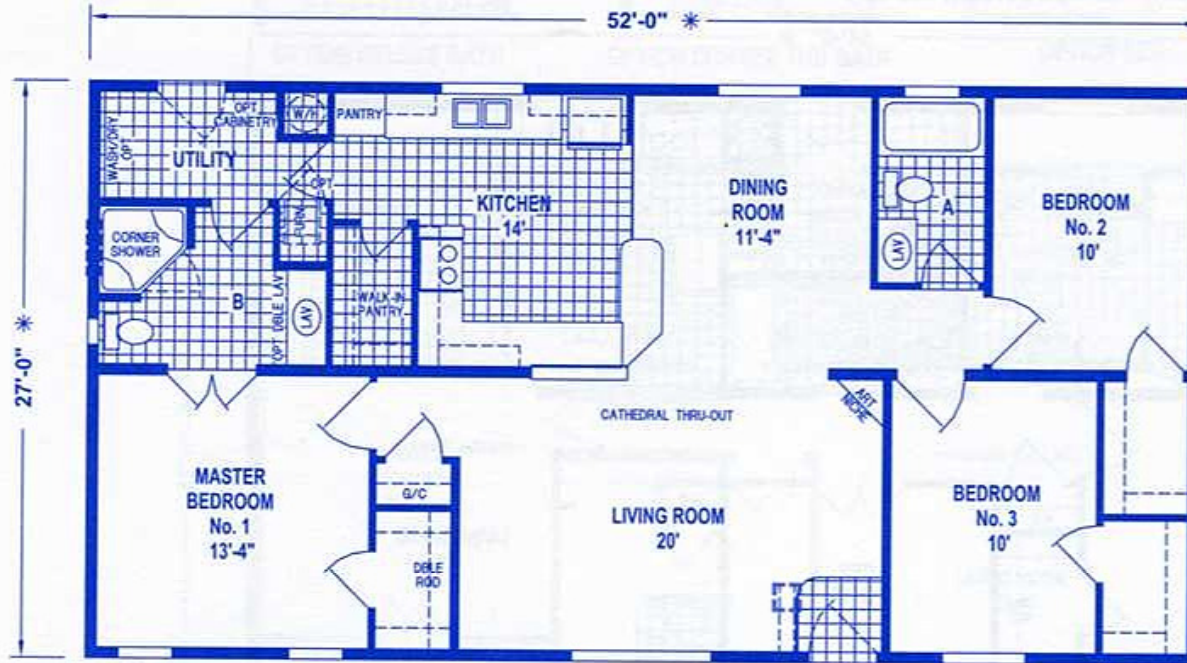

OPTION UTILITY

1254CT/5228 (1,404 SQ. FT.) 3BEDROOM - 2BATHS - CATHEDRAL THRU-OUT

OPTION 2BEDROOM CONFIGURATION

OPTION CORNER TUB BATH

OPTION MASTER BATH

OPTION DEN