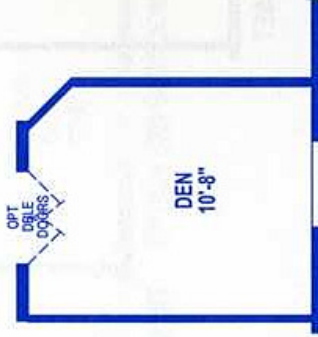

OPTION CORNER TUB BATH

OPTION 60" SHOWER

56'-0" \* 2'-0" \*

58'-0" \* 1269CT/56-5828 (1,437 SQ.FT.) 2BEDROOM - 2BATHS - CATHEDRAL THRU-OUT

ALTERNATE DEN

OPTION 3RD BEDROOM