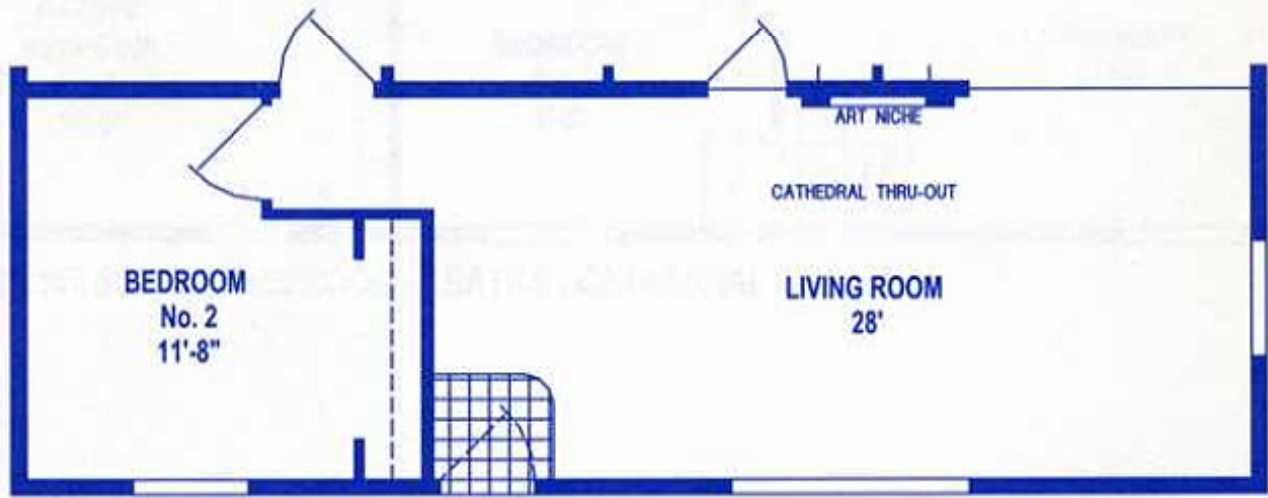

1287CT/4228 (1,134 SQ. FT.) 3BEDROOM - 2BATHS - CATHEDRAL THRU-OUT

OPTION 2BEDROOM CONFIGURATION