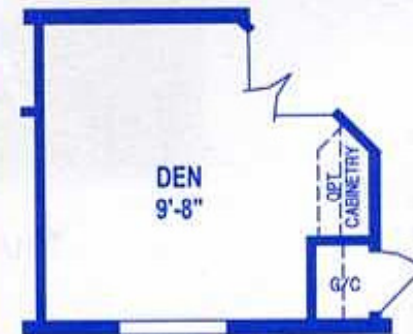

OPTION KITCHEN

52'-0" *

22'-10" *

E903CT/5224 (1,187 SQ. FT.) 3BEDROOM - 2BATHS - CATHEDRAL THRU-OUT

OPTION DEN